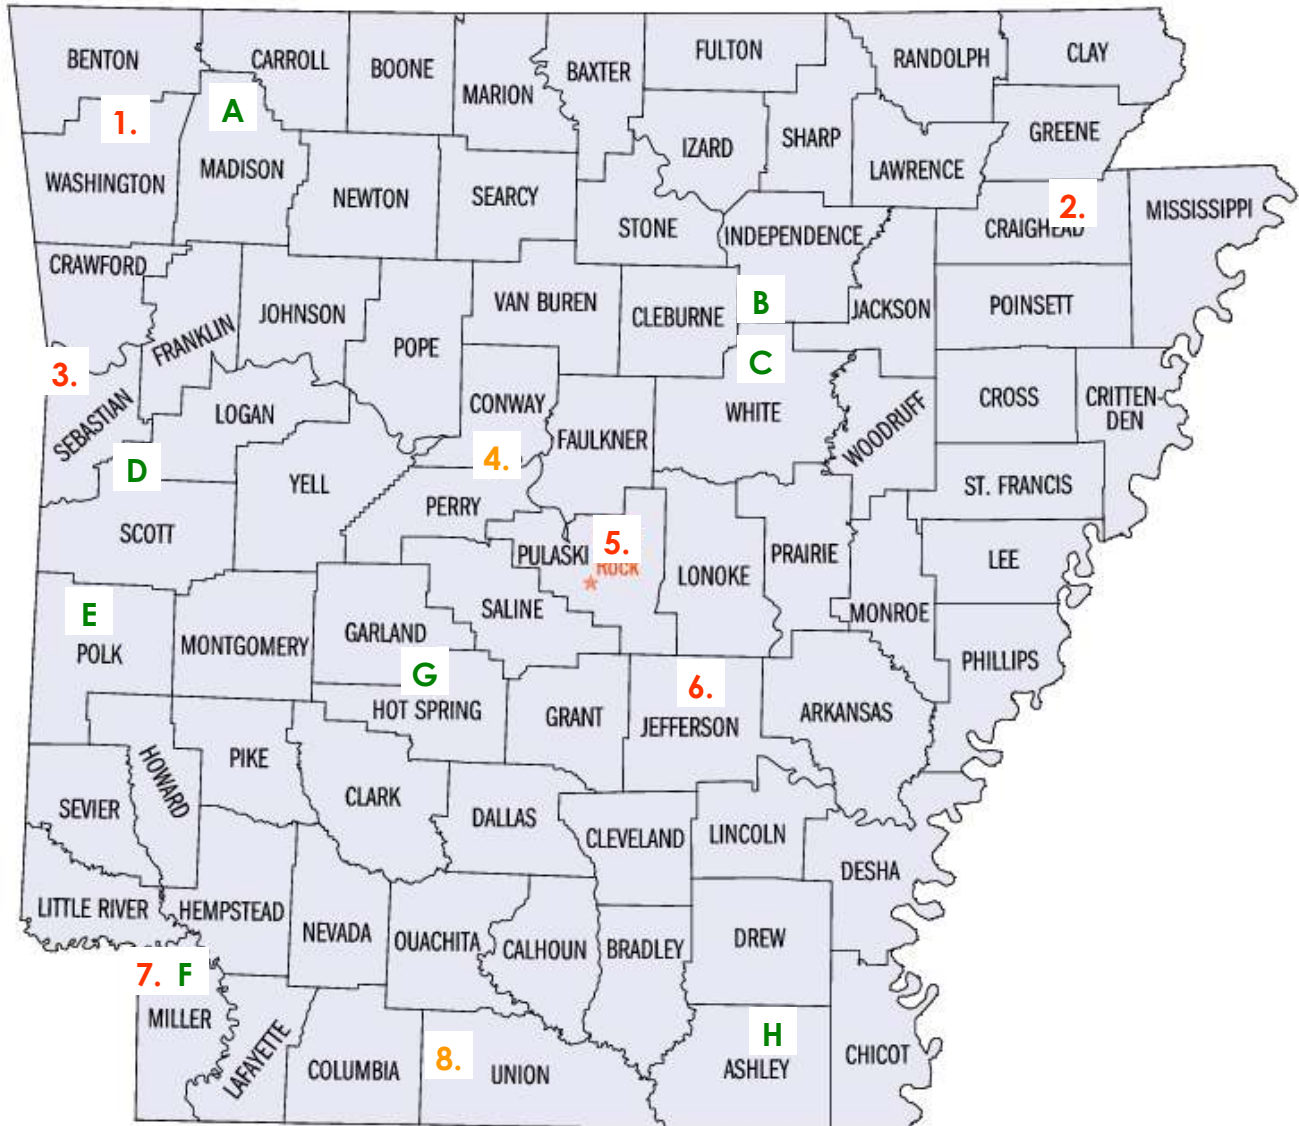

# Offices and Camps

1. Fayetteville Reg. Office
2. Jonesboro Reg. Office
3. Fort Smith Reg. Office/Burnham Woods/Nature Center
4. Faulkner Service Center
5. NLR Central Office
6. Pine Bluff Reg. Office
7. Texarkana Reg. Office/Our House
8. El Dorado Secondary Office

- A. Camp NOARK, Huntsville
- B. Camp Crossed Arrows, Floral
- C. Camp Storeywood, Searcy
- D. Camp Cahinnio, Booneville
- E. Camp High Point, Mena
- F. Camp Karlton Kemp, Texarkana
- G. Radford House, Hot Springs
- H. Yale Camp, Crossett